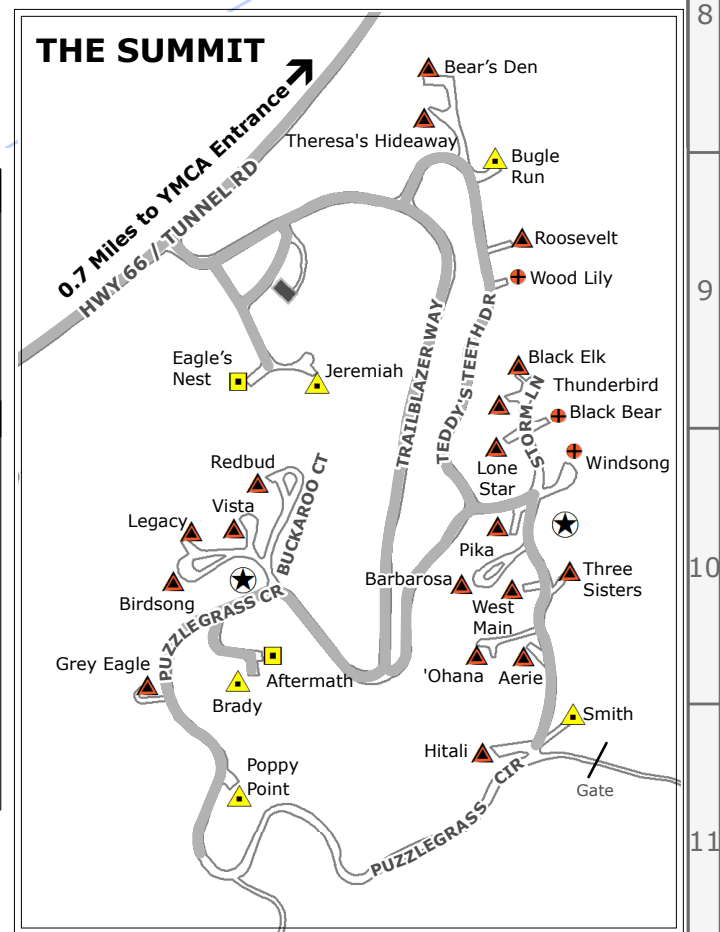

INSET MAP

Updated May 21, 2023

Guest Cabins & Lodging			
A Third Way	6F	Dream	6A Longs Peak Lodge- 19
Abundance	B5	Dunraven	5E Roosevelt
Aerie	10G	Eagle	3F Running Brave
Aftermath	10F	Eagle Cliff Lodge- 8	7E Sanctuary
Agate	2D	Eagle's Nest	5C Sandstone
Alleluia	6B	Eastwood	6C Serendipity
Aloha	5B	Elk Ridge	7E Magpie
Alpen Inn Lodge- 2	5D	Emerald Mtn Lodge- 9	7E Mansura
Alpenglow	7C	Epiphany	8B Shawnee
Alpily	8B	Evensong	6D Shedancra
Anasazi	3F	Everhart Retreat Cabin	5A McIntosh
Antlers	6F	Fairchild Retreat Cabin	6F Meadowlark
Apache	3E	Faithful	7C Meadows, The
Apple	3F	Far Far Away	7G Meadowview
Arapahoe	3F	Fellowship	4D Mica
Aspen	3D	Flattop	3D Mockingbird
At Ease	6G	Four Sisters	3D Moosquin
Austin	3D	Garris Retreat Cabin	7C Morning Star
Avalanche	6B	Generations Retreat Cabin	6G Mountain Ash
Bag End	8C	Ghost Rider	6G Mountain Haven
Bambi Retreat Cabin	7A	Golden Eagle	6G Mountain Majesty
Barbarosa	10G	Grace	4C Mountain Meadow
Base Camp	6G	Granite	7F Mountain Sky
Beacon Hill Retreat Cabin	7A	Gratitude	5C Mountainside Lodge
Bear Claw	6B	Green Mountain	3D Mountainview
Bear Hollow	3D	Grey Eagle	7G Mummyview
Bear's Den	8F	Haiyaha	6C Nab Camus
Big Bear	4D	Happy Trails	10F Narnia
Big Horn Annex	7A	Harmony	4C Nokhu
Birdsong	10F	Heights	6F Nokomis
Bison Retreat Cabin	7A	Hidden Valley	7E North Star
Bittersweet	7E	Highlander	6B 'Ohana
Black Bear	9G	Hitali	4D Onahu
Black Elk	9G	Holdmore	5B Onyx
Blessings Retreat Cabin	8D	Honey Bee	11G Opa
Blue Bell	6D	Hope	8B Oriole
Blue Bird	6C	Hopping's Roost	6C Ouray
Blue Bonnet	7E	Horizon	3E Overlook
Boulderdash	6C	Humming Bird	6C Ozark
Brady	10G	Hyde Away	8B Pagoda
Bugle Run	9G	Indian Paintbrush	3D Peace
Bungalow	6B	Inwood	3F Peterson
Byenbye	5C	Iowa	7E Pika
Cedar	3D	Isabella Bird	5B Pine
Centennial	4C	Jayhawk	2F Pinecone
Charley	4D	Jeremiah	7F Pinon
Chasm View	7C	Joyful	3F Ponderosa
Cheyenne	3E	Juniper	9F Poppy Point
Coleman	4A	Kenwood	4C Quartz
Columbine	6B	Kiowa	3E Rainbow Lodge - 28
Conifer	5B	Klenkitaki	5C Rainbow's End
Coram Deo	3F	Koinonia	3E Ram's Horn
Crestview	5B	Kum Ba Yah	6A Ram's Horn Lodge- 29
Crystal	3D	Lakota	3D Ranch House
Daleview	5C	Lanai	7F Red Rock
Dancing Bear	5C	Leap of Faith	3F Redbud
Dandelion	7E	Legacy	6B Refuge
Dannen Retreat Cabin	6G	Lone Star	7F Rejoice
Deer Ridge Lodge- 7	4G	Longhorn	10F Reveille
Double H	7C	Long's Peak	10G Robin's Nest
			8B Rock Chalk
			7B Rock Haven
			7E Wren's Song