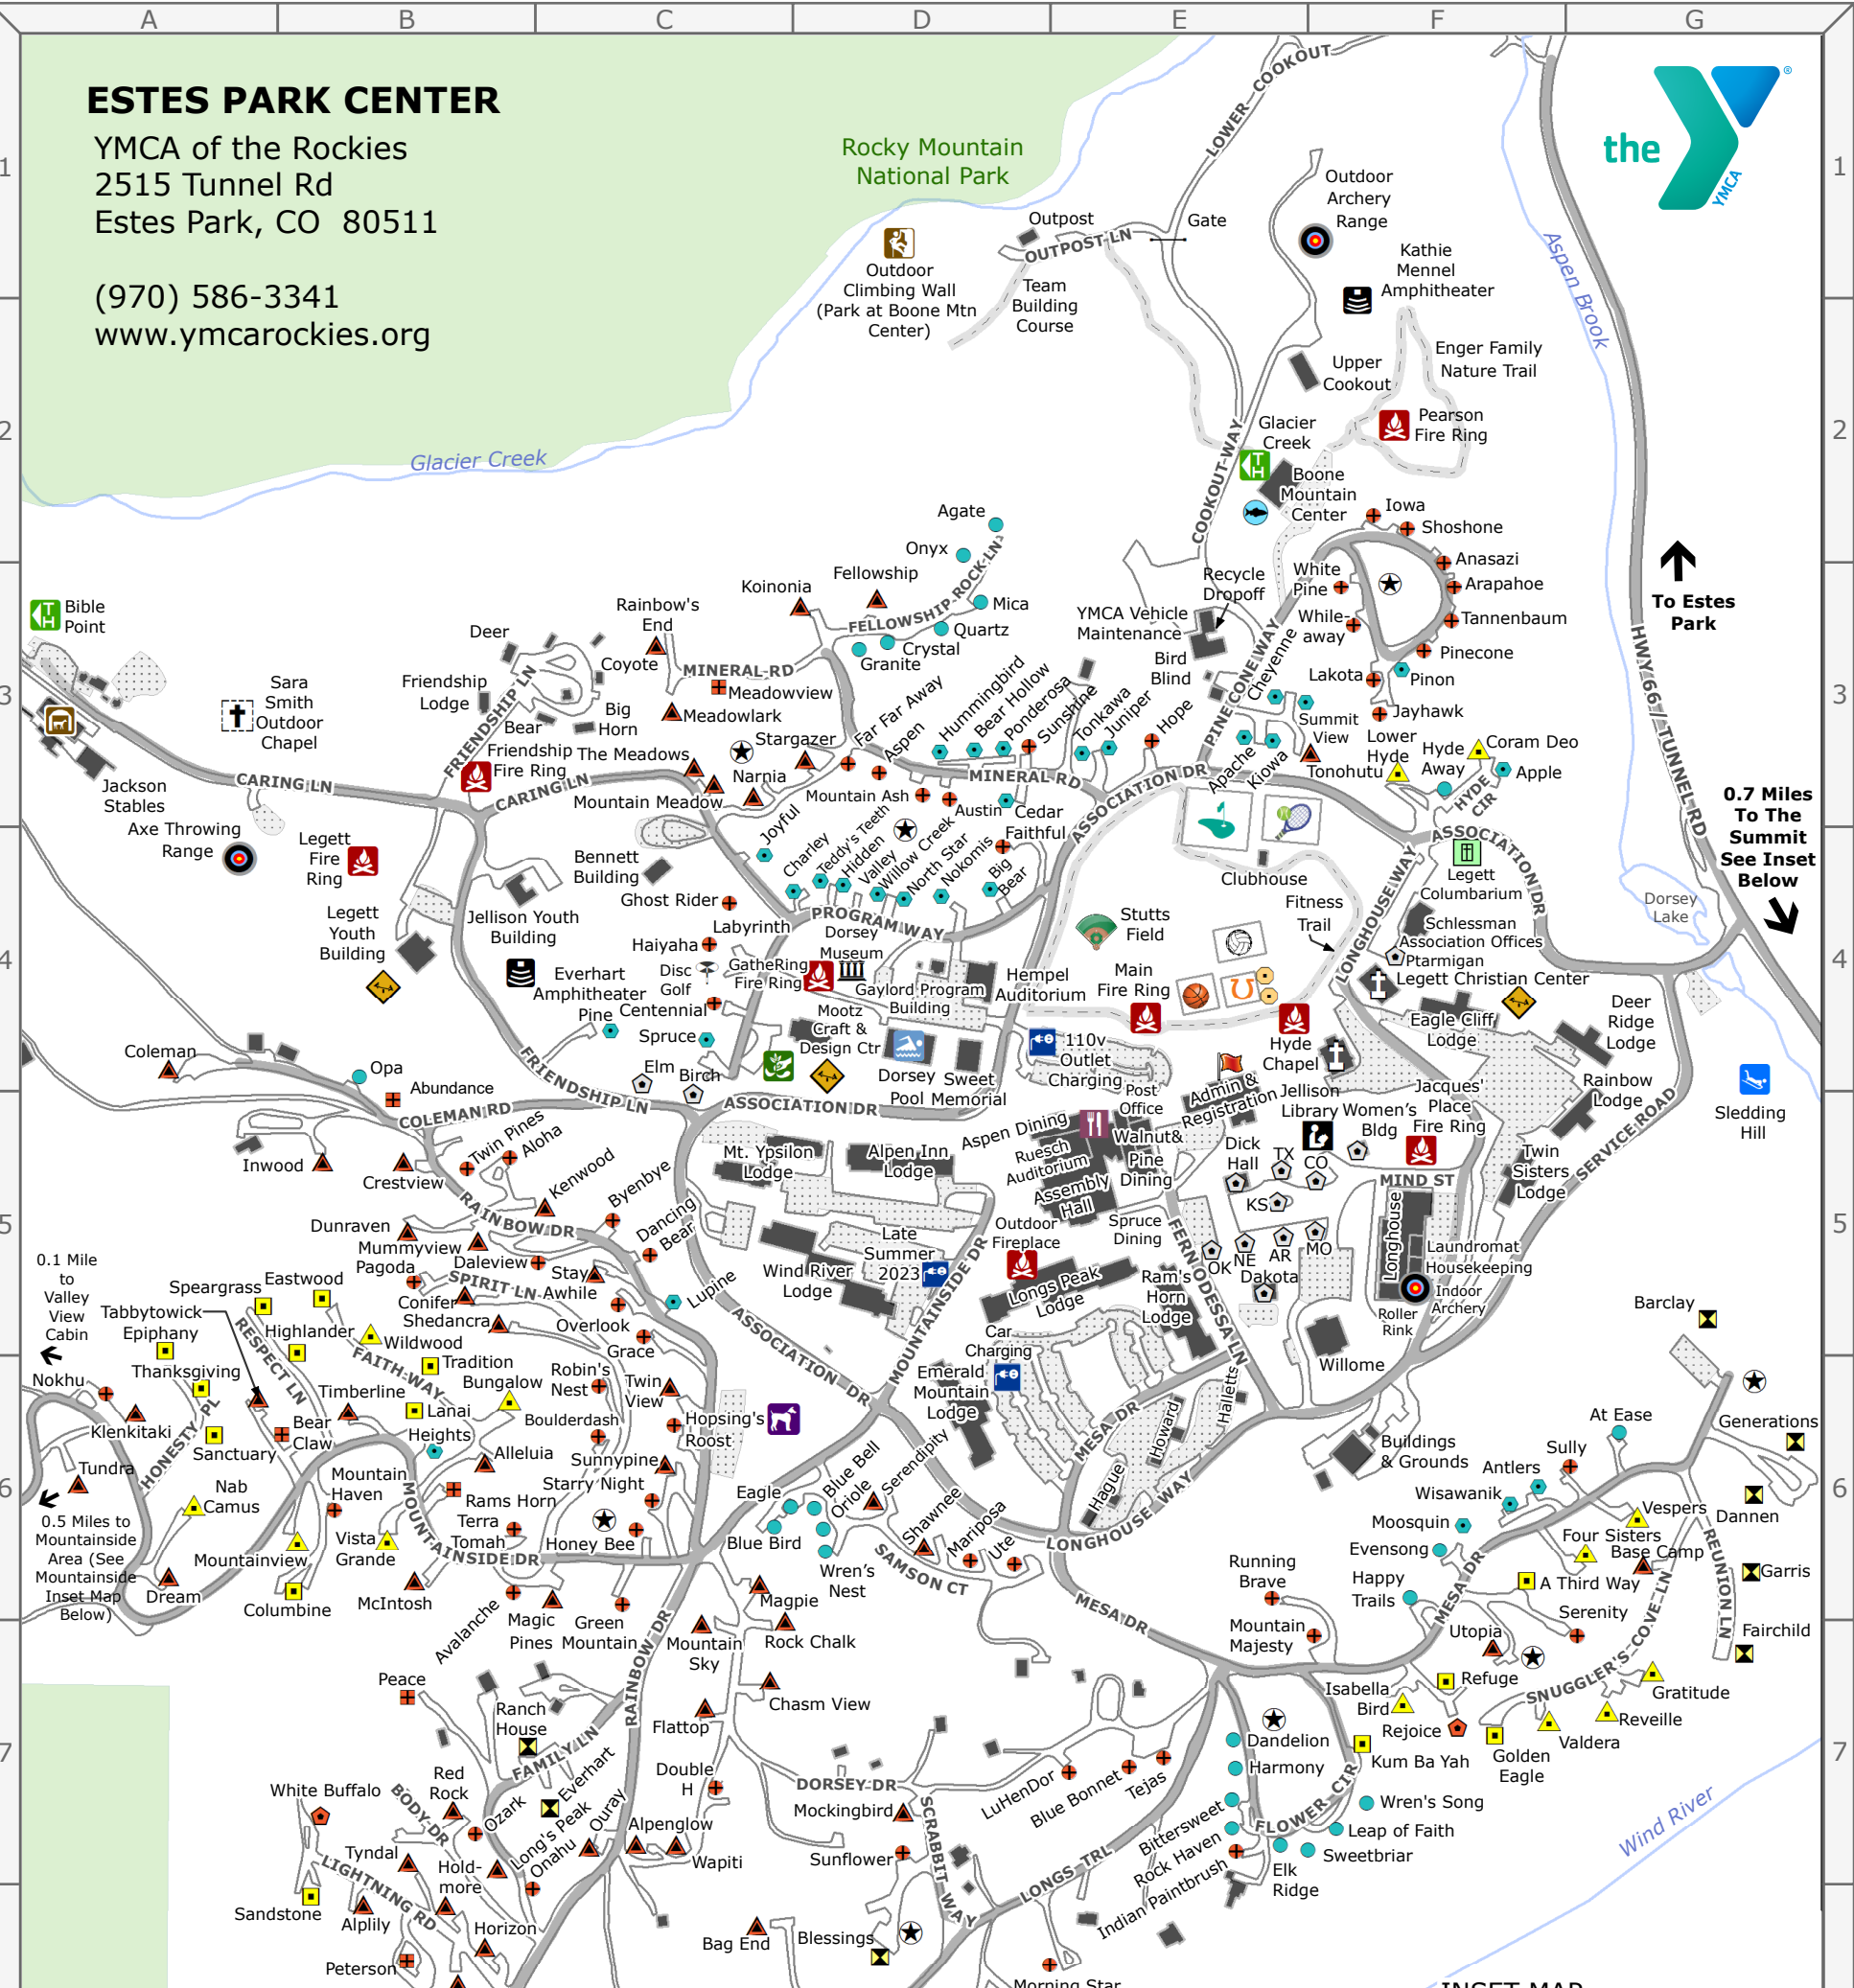

ESTES PARK CENTER

YMCA of the Rockies
2515 Tunnel Rd
Estes Park, CO 80511

(970) 586-3341
www.ymcarockies.org

Rocky Mountain National Park