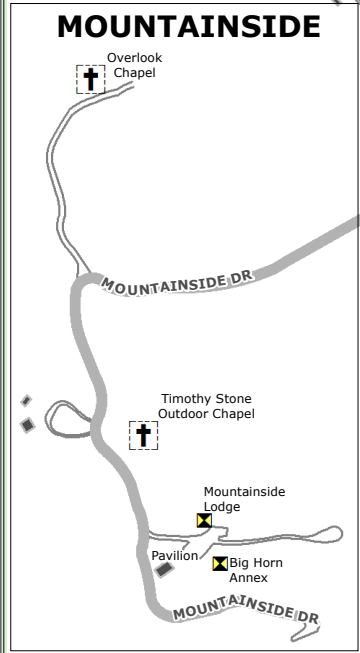

ESTES PARK CENTER

YMCA of the Rockies
2515 Tunnel Rd
Estes Park, CO 80511

(970) 586-3341
www.ymcarockies.org

Rocky Mountain National Park

0.7 Miles To The Summit See Inset Below

To Estes Park

INSET MAP

CABINS			
	2 Bedroom Basic		5 Bedroom w/ Fireplace
	2 Bedroom Midsize		3 Bedroom Plus
	2 Bedroom w/ Fireplace		4 Bedroom Plus
	3 Bedroom w/ Fireplace		Reunion Cabin
	4 Bedroom w/ Fireplace		Meeting Cabin
PROGRAMS & ACTIVITIES			
	Amphitheater		Columbarium
	Archery Range		Dining
	Baseball Field		Disc Golf Start
	Basketball Court		Dog Park
	Car Charging Station		Fire Ring
	Indoor Chapel		Fly Fishing
	Outdoor Chapel		Gaga Ball
	Outdoor Classroom		Gathering Area
	Climbing Wall		Horseshoes
	Stables		Library
	Mini Golf		Museum
	Playground		Indoor Pool
	Sledding Hill		Tennis Court
	Trailhead		Volleyball